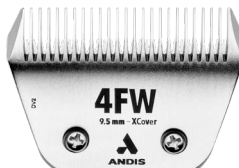

4FW XCOVER
561463
3/8" (9.5 mm)