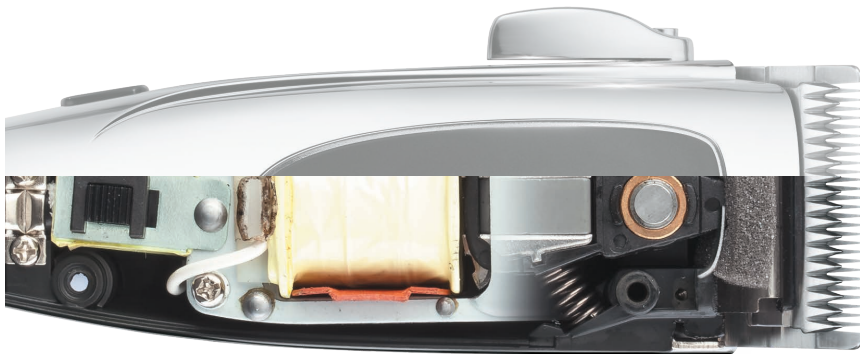

PIVOT MOTORS

High Power & Lower Blade Speed for Complete Body Grooming

Pivot motors have a lower blade speed than magnetic motors but are twice as powerful. Higher cutting power makes them ideal for cutting thick or heavy hair. They are whisper quiet, cool running and long lasting.