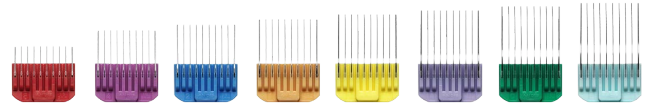

## 8-PIECE UNIVERSAL STAINLESS-STEEL COMB SET 24845

Fits #30 or #10 Blade

Sizes: 1/8", 1/4", 3/8", 1/2", 5/8", 3/4", 7/8", 1"

Achieve lush blends and finishes with ultra-durable stainless steel that cuts through fur more smoothly than plastic attachments. Fitting Andis UltraEdge and CeramicEdge #10 and #30 blades, the bright, vibrant comb colors keep you organized to find your match quickly.

## 8-PIECE UNIVERSAL ATTACHMENT COMB SET 12990

Fits #40, #35, #30 or #10 Blade

Sizes: 5/8", 11/16", 3/4", 13/16", 7/8", 15/16", 1", 1-1/4"

Bring your ideas to life with this eight-piece large attachment comb set. Each high-quality comb snaps onto Andis detachable blades (size 30, 15, 10 or 9) for safe, accurate cutting. Switch between lengths quickly to achieve the look you envision.

## MBG-2, MBG-4 ATTACHMENT COMBS 21318

Fits #10 Blade

Sizes: 1/8", 1/4", 3/8", 1/2"

Bring your ideas to life with this four-piece attachment comb set. Each attachment comb fits onto an Andis UltraEdge or CeramicEdge #10 blade for safe, accurate cutting. Switch between lengths quickly to achieve just the right look that you envision.