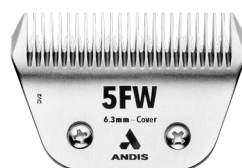

5FW COVER
561464
1/4" (6.3 mm) Cover