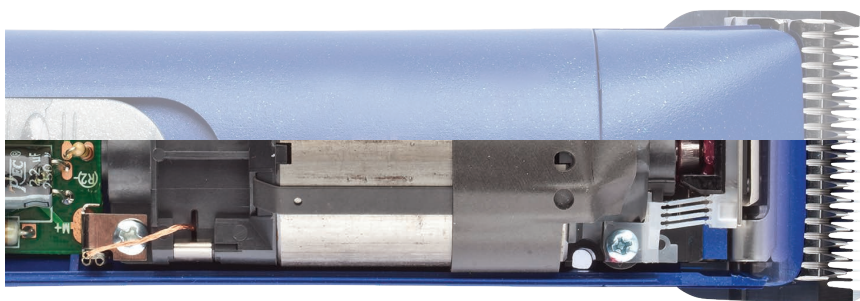

ROTARY MOTORS

High Power & High Blade Speed for a Wide Range of Grooming

Rotary motors have an equal amount of power and blade speed. They are also the only motor available with multiple speeds. Their balance between power, speed, size and weight makes them extremely versatile and perfect for heavy-duty cutting.