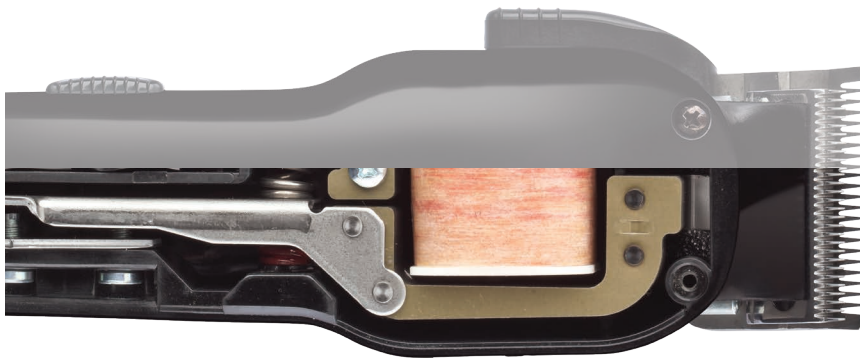

## 7-PIECE ANIMAL CLIP COMB SET 33655

Fits #10 Blade

Sizes: 1/16", 1/8", 1/4", 3/8", 1/2", 3/4", 1"

Create your way with any of the seven different attachment combs in this set. Achieve the perfect coat finish with these vibrant, color-coded combs that easily attach to any Andis UltraEdge or CeramicEdge #10 blade with a premium metal clip.

## 9-PIECE SMALL COMB SET 12860

Fits #30, #15, #10 or #9 Blade

Sizes: 1/16", 1/8", 3/16", 1/4", 5/16", 3/8", 7/16", 1/2", 9/16"

Bring your ideas to life with this nine-piece small attachment comb set. Each high-quality comb snaps onto Andis detachable blades (size 30, 15, 10 or 9) for safe, accurate cutting. Switch between lengths quickly to achieve the look you envision.