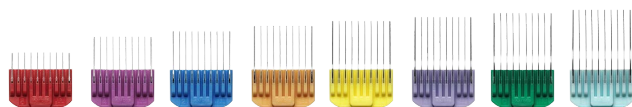

CTA-1 OPTIONAL ACCESSORY

8-Piece Stainless-steel Comb Set

24650 (see page 17)