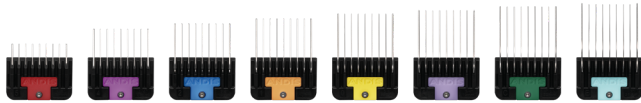

# ATTACHMENT COMBS

**NEW**

## 8PC WIDE BLADE ATTACHMENT COMB SET 561475

Fits Wide Blades #10 and #30, T-84, T-10 and other wide blade models

Sizes: 1/8", 1/4", 3/8", 1/2", 5/8", 3/4", 7/8", 1"

Help your animals look their best with this wide blade attachment comb set. Achieve clean finishes with ultra-durable, stainless steel combs that move through the coat more smoothly than plastic attachment combs.