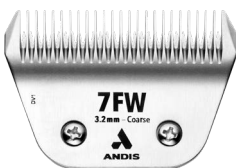

7FW COARSE
561465
1/8" (3.2 mm)