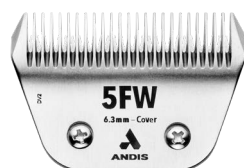

NEW
30W XFINE
561462
1/50" (0.5 mm)

NEW
10W FINE
561460
1/16" (1.5 mm)

Coming Summer 2024

7FW COARSE
561465
1/8" (3.2 mm)

5FW COVER
561464
1/4" (6.3 mm) Cover

4FW XCOVER
561463
3/8" (9.5 mm)

REPLACEMENT CUTTERS