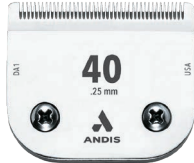

40
64265
1/100" (0.25 mm)