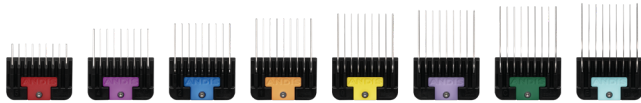

DNG-1/ANG-1 REPLACEMENT ACCESSORY PACK

65920

CNG-1 REPLACEMENT ACCESSORY PACK

65930

ATTACHMENT COMBS

NEW

8PC WIDE BLADE ATTACHMENT COMB SET 561475

Fits Wide Blades #10 and #30, T-84, T-10 and other wide blade models

Sizes: 1/8", 1/4", 3/8", 1/2", 5/8", 3/4", 7/8", 1"

Help your animals look their best with this wide blade attachment comb set. Achieve clean finishes with ultra-durable, stainless steel combs that move through the coat more smoothly than plastic attachment combs.