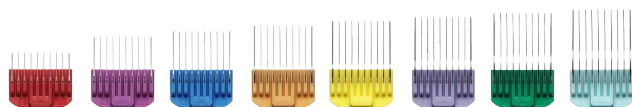

CTA-1 OPTIONAL ACCESSORY

8-Piece Stainless-steel Comb Set

24650 (see page 17)

ADJUSTABLE BLADE CLIPPERS

Embrace every opportunity to let your pet shine. This easy-to-use cordless tool is ultra-lightweight and ergonomic. Show off the symmetry with a high-speed adjustable blade (30 to 9) and six included attachment combs that ensure quality across coat trims.