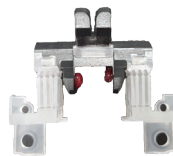

QUAD FORCE REPLACEMENT BLADE DRIVE 20659

Replacement blade
drive for clippers in
these series: AG, BDC,
BG, DBLC, MBG, SMC,
RDLC and CCA
models.