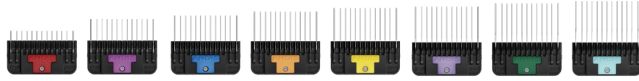

ATTACHMENT COMBS

NEW

8PC WIDE BLADE ATTACHMENT COMB SET 561475

Fits Wide Blades #10 and #30, T-84, T-10 and other wide blade models

Sizes: 1/8", 1/4", 3/8", 1/2", 5/8", 3/4", 7/8", 1"

Help your animals look their best with this wide blade attachment comb set. Achieve clean finishes with ultra-durable, stainless steel combs that move through the coat more smoothly than plastic attachment combs.