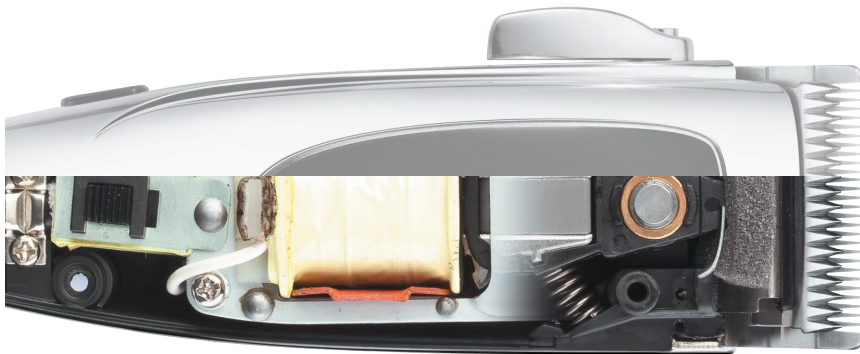

9-PIECE SMALL COMB SET 12860

Fits #30, #15, #10 or #9 Blade

Sizes: 1/16", 1/8", 3/16", 1/4", 5/16", 3/8", 7/16", 1/2", 9/16"

Bring your ideas to life with this nine-piece small attachment comb set. Each high-quality comb snaps onto Andis detachable blades (size 30, 15, 10 or 9) for safe, accurate cutting. Switch between lengths quickly to achieve the look you envision.

MAGNETIC MOTORS

Reliable Power & High Blade Speed for Light Body Grooming

Magnetic motors run at high speed resulting in smooth cuts. Light textures of hair will feed and cut well with magnetic motor clippers. Less moving parts make these simple, reliable and the longest lasting of all the motors.