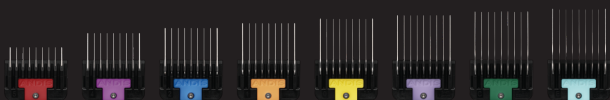

OPTIONAL ACCESSORY

8-Piece Universal Stainless-steel Comb Set

24845 (see page 17)