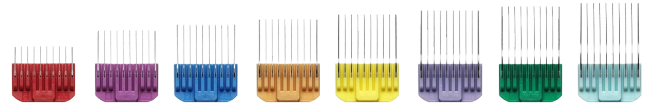

Sizes: 1/8", 1/4", 3/8", 1/2", 5/8", 3/4", 7/8", 1"

Help your animals look their best with this wide blade attachment comb set. Achieve clean finishes with ultra-durable, stainless steel combs that move through the coat more smoothly than plastic attachment combs.

8-PIECE UNIVERSAL STAINLESS-STEEL COMB SET 24845

Fits #30 or #10 Blade

Sizes: 1/8", 1/4", 3/8", 1/2", 5/8", 3/4", 7/8", 1"

Achieve lush blends and finishes with ultra-durable stainless steel that cuts through fur more smoothly than plastic attachments. Fitting Andis UltraEdge and CeramicEdge #10 and #30 blades, the bright, vibrant comb colors keep you organized to find your match quickly.

8-PIECE UNIVERSAL ATTACHMENT COMB SET 12990

Fits #40, #35, #30 or #10 Blade

Sizes: 5/8", 11/16", 3/4", 13/16", 7/8", 15/16", 1", 1-1/4"

Bring your ideas to life with this eight-piece large attachment comb set. Each high-quality comb snaps onto Andis detachable blades (size 30, 15, 10 or 9) for safe, accurate cutting. Switch between lengths quickly to achieve the look you envision.

MBG-2, MBG-4 ATTACHMENT COMBS 21318

Fits #10 Blade

Sizes: 1/8", 1/4", 3/8", 1/2"

Bring your ideas to life with this four-piece attachment comb set. Each attachment comb fits onto an Andis UltraEdge or CeramicEdge #10 blade for safe, accurate cutting. Switch between lengths quickly to achieve just the right look that you envision.