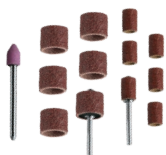

DNG-1/ANG-1 REPLACEMENT ACCESSORY PACK