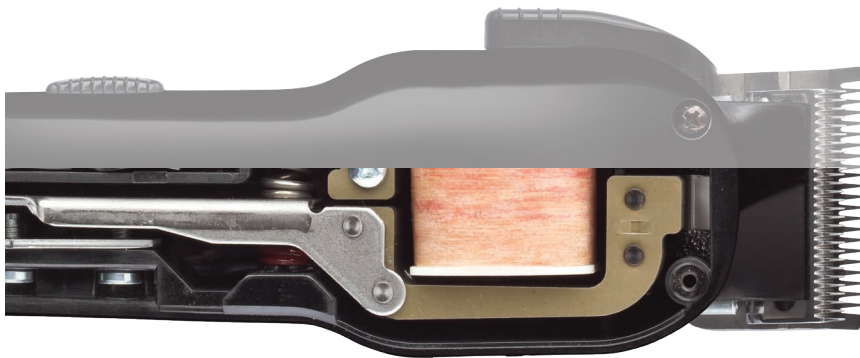

7-PIECE ANIMAL CLIP COMB SET 33655

Fits #10 Blade

Sizes: 1/16", 1/8", 1/4", 3/8", 1/2", 3/4", 1"

Create your way with any of the seven different attachment combs in this set. Achieve the perfect coat finish with these vibrant, color-coded combs that easily attach to any Andis UltraEdge or CeramicEdge #10 blade with a premium metal clip.

9-PIECE SMALL COMB SET 12860

Fits #30, #15, #10 or #9 Blade

Sizes: 1/16", 1/8", 3/16", 1/4", 5/16", 3/8", 7/16", 1/2", 9/16"

Bring your ideas to life with this nine-piece small attachment comb set. Each high-quality comb snaps onto Andis detachable blades (size 30, 15, 10 or 9) for safe, accurate cutting. Switch between lengths quickly to achieve the look you envision.

MAGNETIC MOTORS

Reliable Power & High Blade Speed for Light Body Grooming

Magnetic motors run at high speed resulting in smooth cuts. Light textures of hair will feed and cut well with magnetic motor clippers. Less moving parts make these simple, reliable and the longest lasting of all the motors.