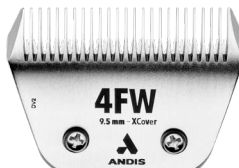

NEW
30W XFINE
561462
1/50" (0.5 mm)

NEW
10W FINE
561460
1/16" (1.5 mm)

Coming Summer 2024

7FW COARSE
561465
1/8" (3.2 mm)

5FW COVER
561464
1/4" (6.3 mm) Cover

4FW XCOVER
561463
3/8" (9.5 mm)

REPLACEMENT CUTTERS