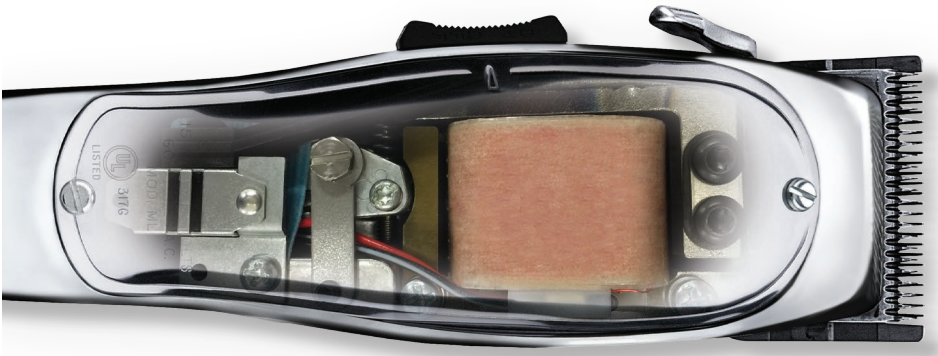

MAGNETIC MOTORS

Reliable Power & High Blade Speed

Magnetic motors run at high speed resulting in smooth cuts. Light textures of hair will feed and cut well with magnetic motor clippers. Less moving parts make these simple, reliable and the longest lasting of all the motors.