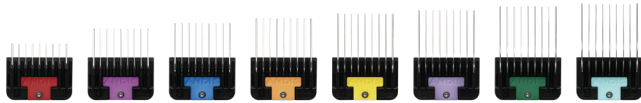

8-PIECE UNIVERSAL STAINLESS-STEEL COMB SET 24845

Fits #30 or #10 Blade

Sizes: 1/8", 1/4", 3/8", 1/2", 5/8", 3/4", 7/8", 1

Achieve lush blends and finishes with ultra-durable stainless steel that cuts through fur more smoothly than plastic attachments. Fitting Andis UltraEdge and CeramicEdge #10 and #30 blades, the bright, vibrant comb colors keep you organized to find your match quickly.