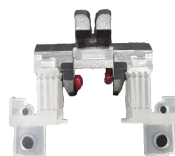

CTA-1 REPLACEMENT BLADE 73525

CTA-1 REPLACEMENT BLADE 73550

REPLACEMENT CLIPPER PARTS

AG/MBG HINGE ASSEMBLY 28193

Replacement hinge for
all AG and MBG
models.

AGC HINGE ASSEMBLY 563897

Replacement hinge for
all AGC, AGR, BDC,
DBLC, SMC, RDLC and
CCA models.