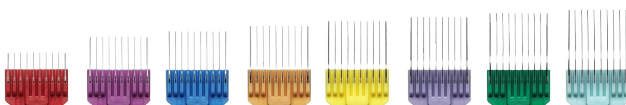

CTA-1 OPTIONAL ACCESSORY

8-Piece Stainless-steel Comb Set

24650 (see page 13)