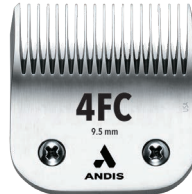

4FC
72615
3/8" (9.5 mm)