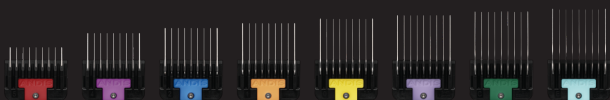

OPTIONAL ACCESSORY

8-Piece Universal Stainless-steel Comb Set

24845 (see page 13)