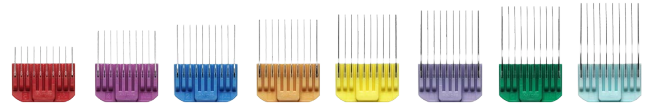

8-PIECE UNIVERSAL STAINLESS-STEEL COMB SET 24845

Fits #30 or #10 Blade

Sizes: 1/8", 1/4", 3/8", 1/2", 5/8", 3/4", 7/8", 1

Achieve lush blends and finishes with ultra-durable stainless steel that cuts through fur more smoothly than plastic attachments. Fitting Andis UltraEdge and CeramicEdge #10 and #30 blades, the bright, vibrant comb colors keep you organized to find your match quickly.

8-PIECE UNIVERSAL ATTACHMENT COMB SET 13105

Fits #40, #35, #30 or #10 Blade

Sizes: 5/8", 11/16", 3/4", 13/16", 7/8", 15/16", 1", 1-1/4"

Bring your ideas to life with this eight-piece large attachment comb set. Each high-quality comb snaps onto Andis detachable blades (size 30, 15, 10 or 9) for safe, accurate cutting. Switch between lengths quickly to achieve the look you envision.

MBG-2, MBG-4 ATTACHMENT COMBS 21318

Fits #10 Blade

Sizes: 1/8", 1/4", 3/8", 1/2"

Bring your ideas to life with this four-piece attachment comb set. Each attachment comb fits onto an Andis UltraEdge or CeramicEdge #10 blade for safe, accurate cutting. Switch between lengths quickly to achieve just the right look that you envision.