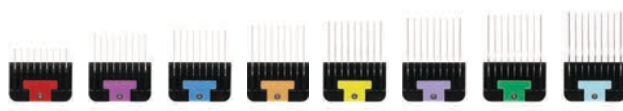

ATTACHMENT COMBS

8-PIECE STAINLESS-STEEL COMB SET NEW

24650

Fits Andis Adjustable Blade 73525, 73550

Sizes: 1/8", 1/4", 3/8", 1/2", 5/8", 3/4", 7/8", 1"

Enhance all of your creative options with this eight-piece, color-coded attachment comb set. Sculpt effortlessly with these high-quality stainless-steel combs that easily attach to your Vida or Pulse Li 5 clipper.

8-PIECE UNIVERSAL STAINLESS-STEEL COMB SET

24625

Fits #30 or #10 Blade

Sizes: 1/8", 1/4", 3/8", 1/2", 5/8", 3/4", 7/8", 1"

Achieve lush blends and finishes with ultra-durable stainless steel that cuts through fur more smoothly than plastic attachments. Fitting Andis UltraEdge and CeramicEdge #10 and #30 blades, the bright, vibrant comb colors keep you organized to find your match quickly.

7-PIECE ANIMAL CLIP COMB SET

33655

Fits #10 Blade

Sizes: 1/16", 1/8", 1/4", 3/8", 1/2", 3/4", 1"

Create your way with any of the seven different attachment combs in this set. Achieve the perfect coat finish with these vibrant, color-coded combs that easily attach to any Andis UltraEdge or CeramicEdge #10 blade with a premium metal clip.