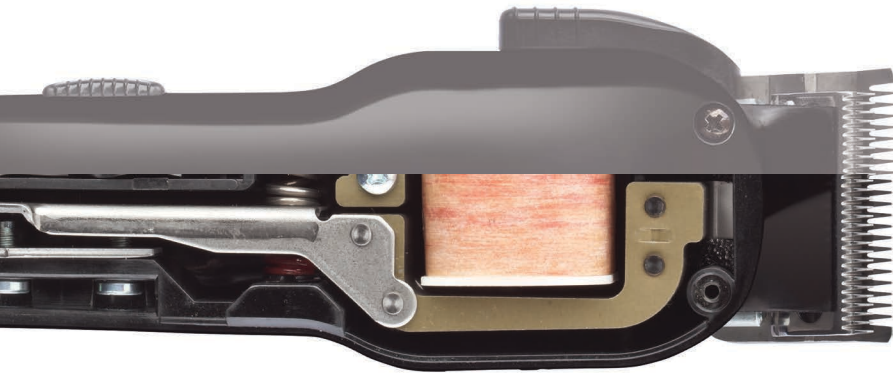

8-PIECE UNIVERSAL ATTACHMENT COMB SET

12990

Fits #40, #35, #30 or #10 Blade

Sizes: 5/8", 11/16", 3/4", 13/16", 7/8", 15/16", 1", 1-1/4"

Bring your ideas to life with this eight-piece large attachment comb set. Each high-quality comb snaps onto Andis detachable blades (size 30, 15, 10 or 9) for safe, accurate cutting. Switch between lengths quickly to achieve the look you envision.

9-PIECE SMALL COMB SET

12860

Fits #30, #15, #10 or #9 Blade

Sizes: 1/16", 1/8", 3/16", 1/4", 5/16", 3/8", 7/16", 1/2", 9/16"

Bring your ideas to life with this nine-piece small attachment comb set. Each high-quality comb snaps onto Andis detachable blades (size 30, 15, 10 or 9) for safe, accurate cutting. Switch between lengths quickly to achieve the look you envision.

MBG-2, MBG-4 ATTACHMENT COMBS

21318

Fits #10 Blade

Sizes: 1/8", 1/4", 3/8", 1/2"

Bring your ideas to life with this four-piece attachment comb set. Each attachment comb fits onto an Andis UltraEdge or CeramicEdge #10 blade for safe, accurate cutting. Switch between lengths quickly to achieve just the right look that you envision.

MAGNETIC MOTORS

Reliable Power & High Blade Speed for Light Body Grooming

Magnetic motors run at high speed resulting in smooth cuts. Light textures of hair will feed and cut well with magnetic motor clippers. Less moving parts make these simple, reliable and the longest lasting of all the motors.