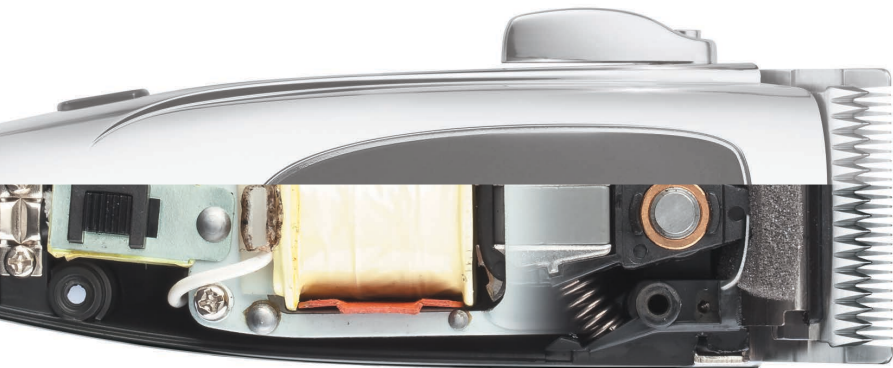

9-PIECE SMALL COMB SET

12860

Fits #30, #15, #10 or #9 Blade

Sizes: 1/16", 1/8", 3/16", 1/4", 5/16", 3/8", 7/16", 1/2", 9/16"

Bring your ideas to life with this nine-piece small attachment comb set. Each high-quality comb snaps onto Andis detachable blades (size 30, 15, 10 or 9) for safe, accurate cutting. Switch between lengths quickly to achieve the look you envision.

MBG-2, MBG-4 ATTACHMENT COMBS

21318

Fits #10 Blade

Sizes: 1/8", 1/4", 3/8", 1/2"

Bring your ideas to life with this four-piece attachment comb set. Each attachment comb fits onto an Andis UltraEdge or CeramicEdge #10 blade for safe, accurate cutting. Switch between lengths quickly to achieve just the right look that you envision.

MAGNETIC MOTORS

Reliable Power & High Blade Speed for Light Body Grooming

Magnetic motors run at high speed resulting in smooth cuts. Light textures of hair will feed and cut well with magnetic motor clippers. Less moving parts make these simple, reliable and the longest lasting of all the motors.